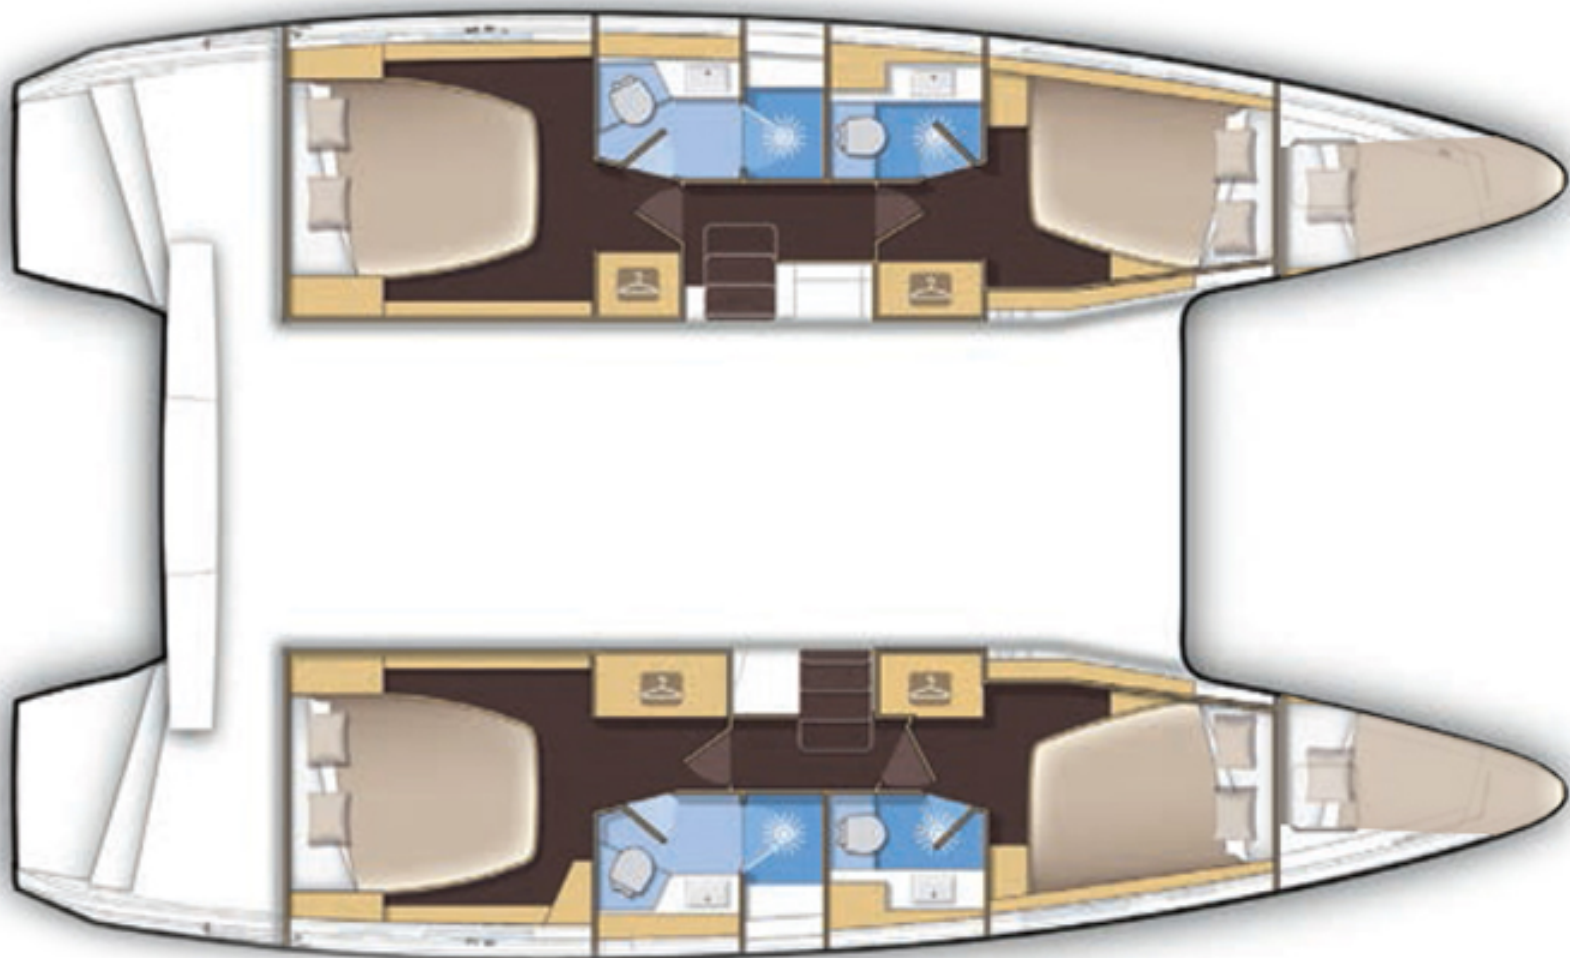

### SPECIFICATIONS

Max. Pax on Board: 8 + 2

Cabins: 4+2

LOA (meters): 12,80

WC: 4

Beam (meters): 7,70

Engine: Yanmar 2 X 57HP

Draft (meters): 1,25

### STANDARD EQUIPMENT

- Electrical winch to port side
- Electrical circuit with 40 amp battery charger
- Aft portholes in aft cabins with curtains
- Ms fusion player
- 2 loudspeakers in salon
- Dinghy hoist system
- 2 additional service batteries 140 amp
- Waterproof loudspeakers in cockpit
- Indirect lightning in cabins and salon
- Leather bulkhead organizers in the cabins
- **Generator**
- **Saloon Air conditioning**
- Navigation Pack B & G 2018
- Composite bimini w/windscreen at helm station & stairs
- Cockpit fridge
- USB sockets in the cabins (x4)
- Double berth in salon
- Fans in salon and cabins
- Freezer 100L with top opening
- B&G Zeus Display 12" at Helm station
- B&G VHF
- Luxury sunbed cushions